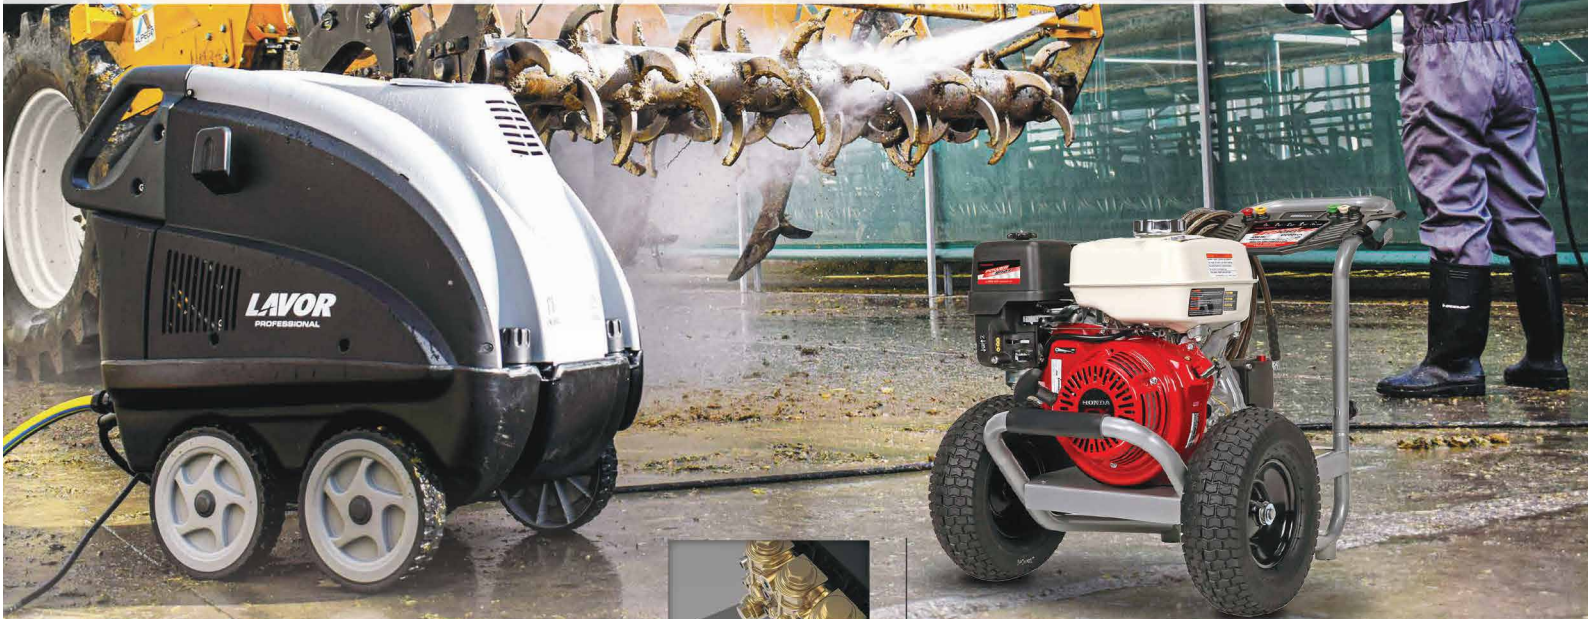

www.powershot.co.nz

www.lavor.co.nz

1740psi 11L/min Industrial Hot & Cold Water Blaster

HYPER1211-INOX

- Powerful Single-Phase with Hot & Cold Options
- Stainless Steel Boiler Coil
- Variable Flow Handgun
- Can Reach 140°C
- 4-Pole Electric Motor, Low Speed Heavy Duty Pump
- 10m High Pressure hose
- On Board Detergent Tank