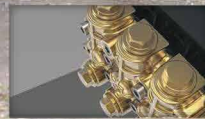

Long-Life Brass Head